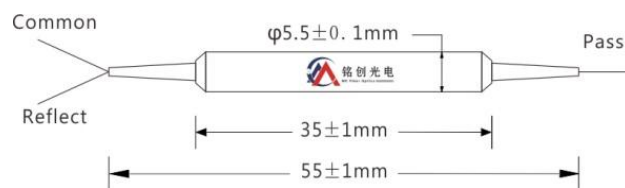

980/1064nm

Filter SMWDM

850/905 915/980 980/1030 980/1064 980/1310 980/1550 1570/2000nm

	nm	1020- 1080
(min)	dB	25
(max)	dB	0.8
	nm	960- 990
(min)	dB	12
(max)	dB	0.5
(max)	dB	0.1
(min)	dB	50
	W	0.5 1 5 10
	-	H 1060
	N	5
	mm	5. 5x35
		-5 +70
		-20 +85

25

0.3dB,

5dB

MCFWDM						
	R98/T06- R980/T1064nm	L- 0.5W 1- 1W 5- 5W	H1- H 1060	08- 0.8m 10- 1.0m 15- 1.5m S-	B- 250um L- 900um S-	N- None FP- FC/PC FA- FC/APC S-

MCFWDM R98/T06- L- H1- 10- L- FA

980nm,

1064nm

500mW

H 1060,

1

900um

FC/APC