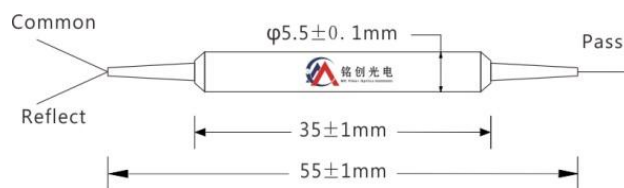

980/1030nm

Filter SMWDM

850/905 915/980 980/1030 980/1064 980/1310 980/1550 1570/2000nm

	nm	1020-1080
(min)	dB	25
(max)	dB	0.8
	nm	960-990
(min)	dB	12
(max)	dB	0.5
(max)	dB	0.1
(min)	dB	50
	W	0.5 1 5 10
	-	H 1060
	N	5
	mm	5.5x35
		-5 +70
		-20 +85

25

0.3dB,

5dB

MCFWDM						
	R98/T03- R980/T1030nm	L- 0.5W 1-1W 5- 5W	H1- H 1060	O8- 0.8m 10- 1.0m 15- 1.5m S-	B- 250um L- 900um S-	N- None FP- FC/PC FA- FC/APC S-

MCFWDM R98/T03- L- H1- 10- L- FA

980nm,

1030nm,

500mW,

H 1060,

1

900um

FC/APC